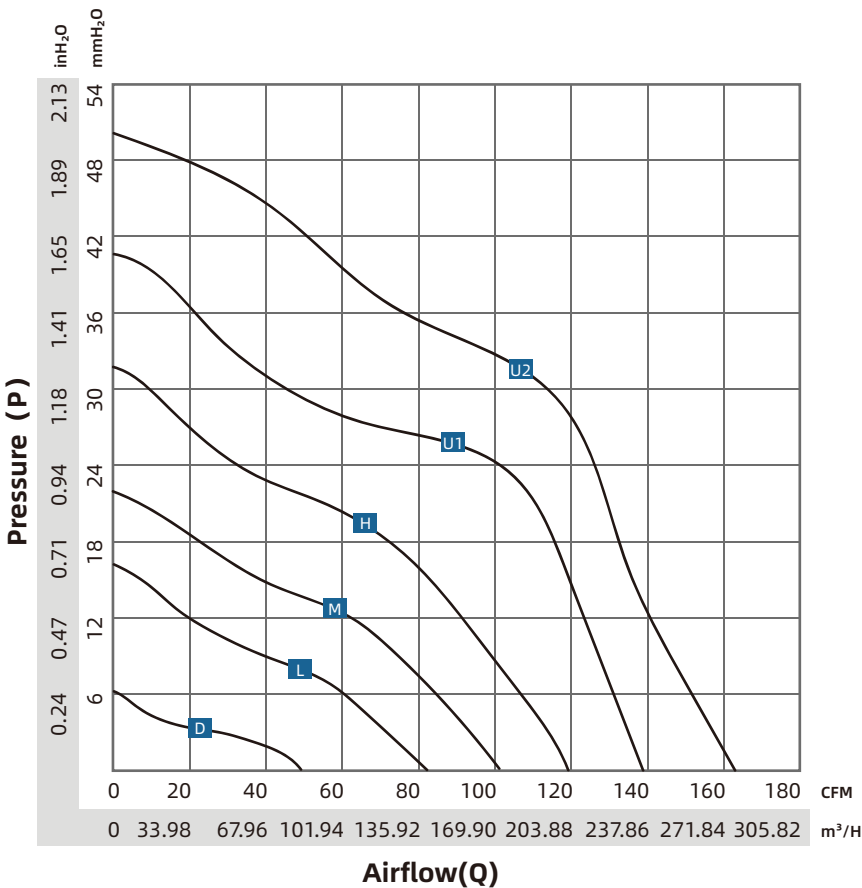

RA-DC9238

DC BRUSHLESS AXIAL FAN

CFM 49.1 ~ 164
92*92*38mm

Frame/Blade

- Frame:PBT
- Blade:PBT

Features

- Power Supply:5/12/24V Customizable
- Rotation:Clockwise when facing label
- Operating:Continuous
- Bearings:Ball/oil/Sleeve
- Connection Method:AWG24 specification wire
- Insulation Class:Class B
- Motor:RUIAPPLE Brushless (BLDC)
- Insulation Resistance:10M/500V DC
- Voltage Strength:2 minutes/500AVC - 5mA
- Humidity Range:RH 20% - RH 75%
- Storage Temperature:- 20°C to +75°C
- Operating Temperature:-10°C to +70°
- Maximum:50,000hours

Brand	RUIAPPLE/瑞安普
English	https://www.ruiapple-fan.com/DC-axial-fans/DC-9238.html
Chinese	https://www.ruiapple-fan.cn/DC-axial-fans/DC-9238.html

RA-DC9238

Model	P-Q	Voltage	Current	Power	Speed	Noise	Air Flow	Air Flow	Pressure
No.	P-Q Curve	V	A	W	RPM	dBA	CFM	M ³ /H	mm-H ₂ O
RA-DC9238Dx12	D	12	0.22	2.64	3000	36.4	49.10	83.42	6.08
RA-DC9238Dx24		24	0.11	2.64	3000				
RA-DC9238Lx12	L	12	0.40	4.80	4500	48.0	82.00	139.32	16.65
RA-DC9238Lx24		24	0.20	4.80	4500				
RA-DC9238Lx48		48	0.12	5.76	4500				
RA-DC9238Mx12	M	12	0.70	8.40	5500	50.7	101.10	171.77	22.52
RA-DC9238Mx24		24	0.35	8.40	5500				
RA-DC9238Mx48		48	0.19	9.12	5500				
RA-DC9238Hx12	H	12	1.10	13.20	6500	56.1	119.30	202.69	32.02
RA-DC9238Hx24		24	0.54	12.96	6500				
RA-DC9238Hx48		48	0.30	14.40	6500				
RA-DC9238U1x12	U1	12	1.80	21.60	7500	61.3	138.10	234.63	41.79
RA-DC9238U1x24		24	0.90	21.60	7500				
RA-DC9238U1x48		48	0.48	23.04	7500				
RA-DC9238U2x12	U2	12	3.10	37.20	9000	65.9	164.00	278.64	50.44
RA-DC9238U2x24		24	1.50	36.00	9000				
RA-DC9238U2x48		48	0.78	37.44	9000				

Model, (x) represents that the bearing is either a ball bearing (B) or Sleeve bearing (S), depending on customer requirements. For any customized design requirements for the mentioned products, please contact Ruiapple sales. For the latest product information, refer to announcements on the official Ruiapple website at www.ruiapple-fan.com.